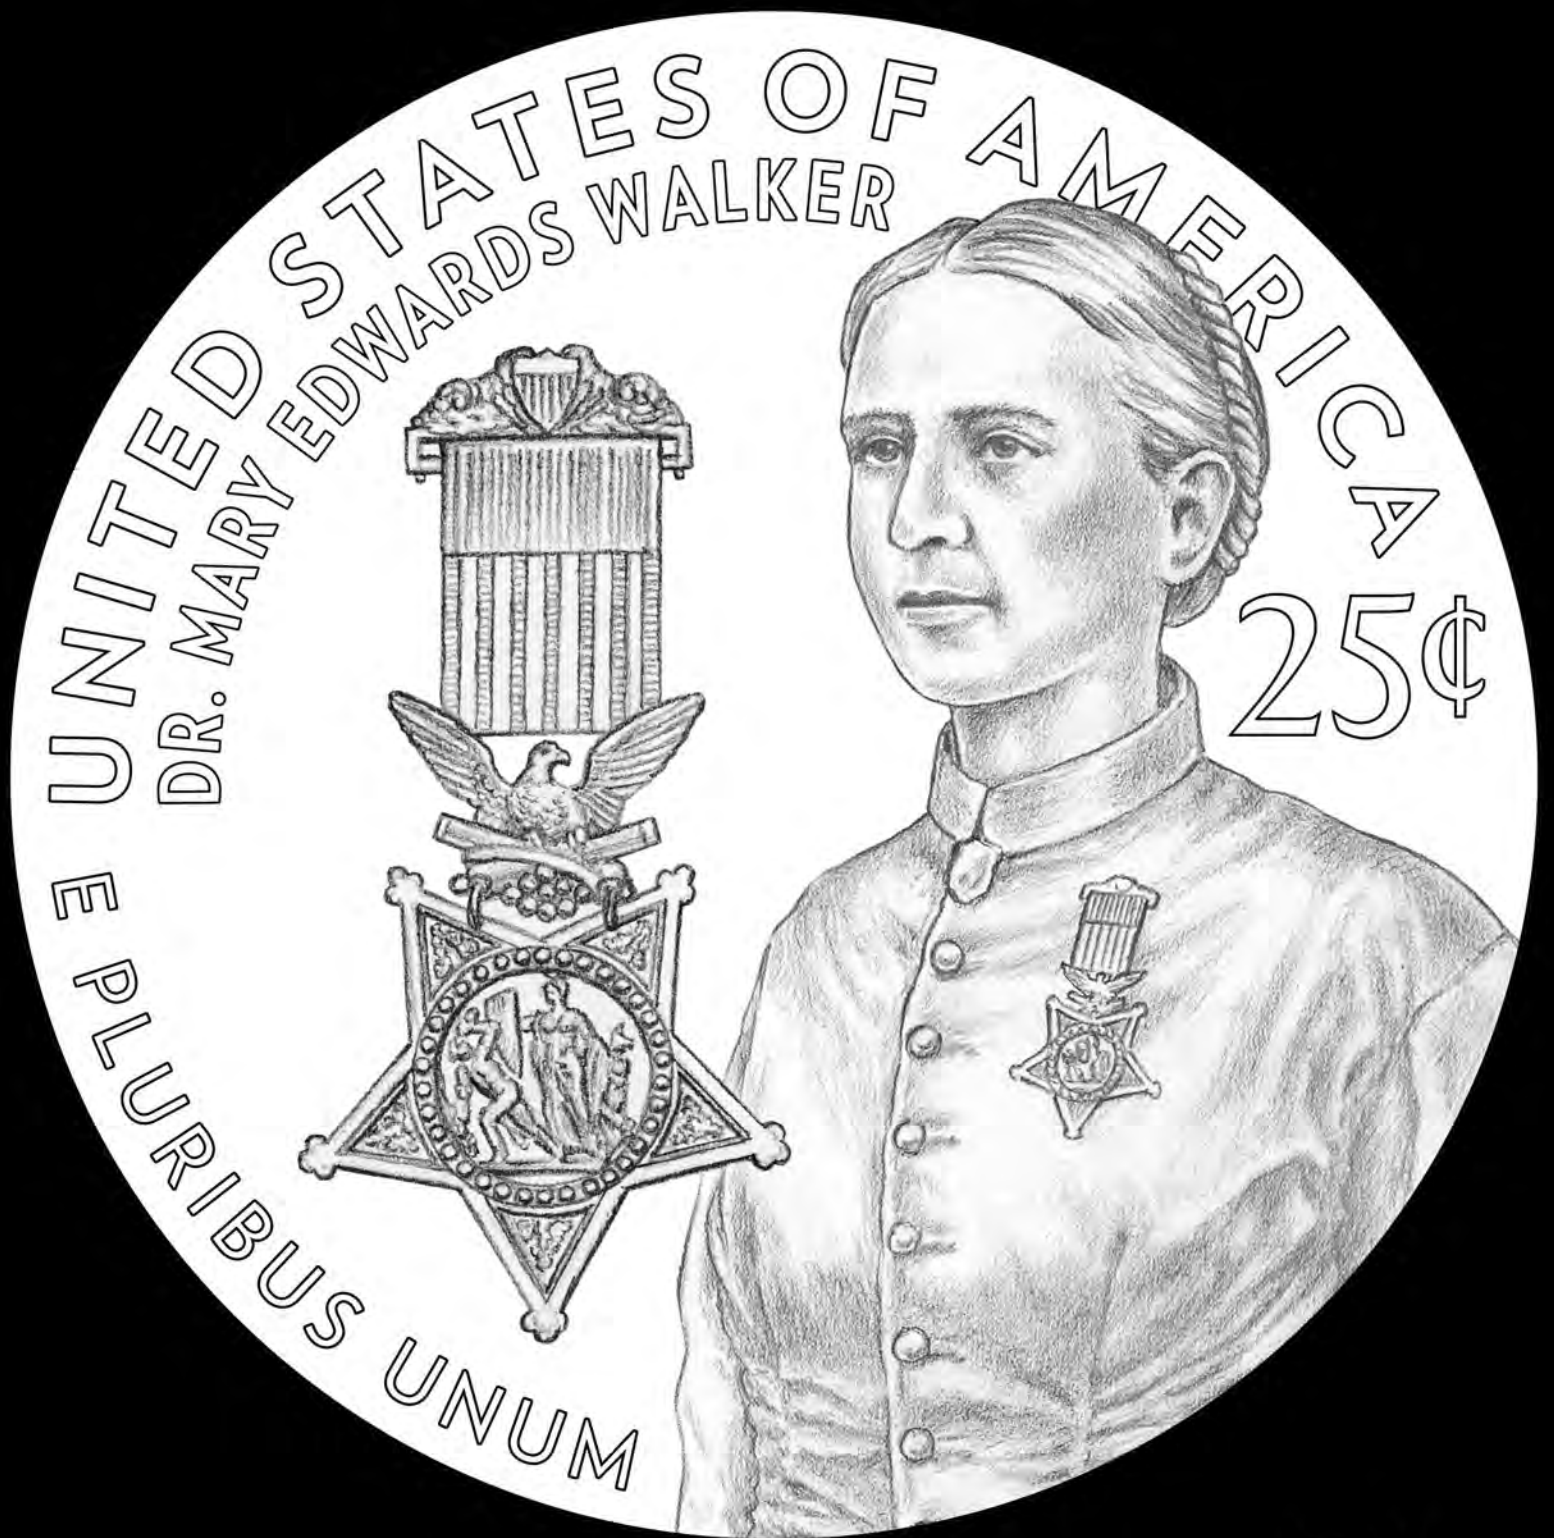

2024 American Women Quarters
Reverse Candidate Designs –
Dr. Mary Edwards Walker

MEW-01

MEW-01A

MEW-02

MEW-03

MEW-03A

25
CENTS

MEW-04

MEW-04A

MEW-05

DR. MARY
EDWARDS
WALKER

MEW-05A

UNITED STATES OF AMERICA

*Dr. Mary
Edwards
Walker*

CIVIL WAR
SURGEON

MEDAL
OF HONOR

QUARTER DOLLAR

E PLURIBUS UNUM

MEW-06

UNITED STATES OF AMERICA

E PLURIBUS UNUM

DR. MARY
EDWARDS
WALKER

CIVIL WAR
SURGEON

QUARTER DOLLAR