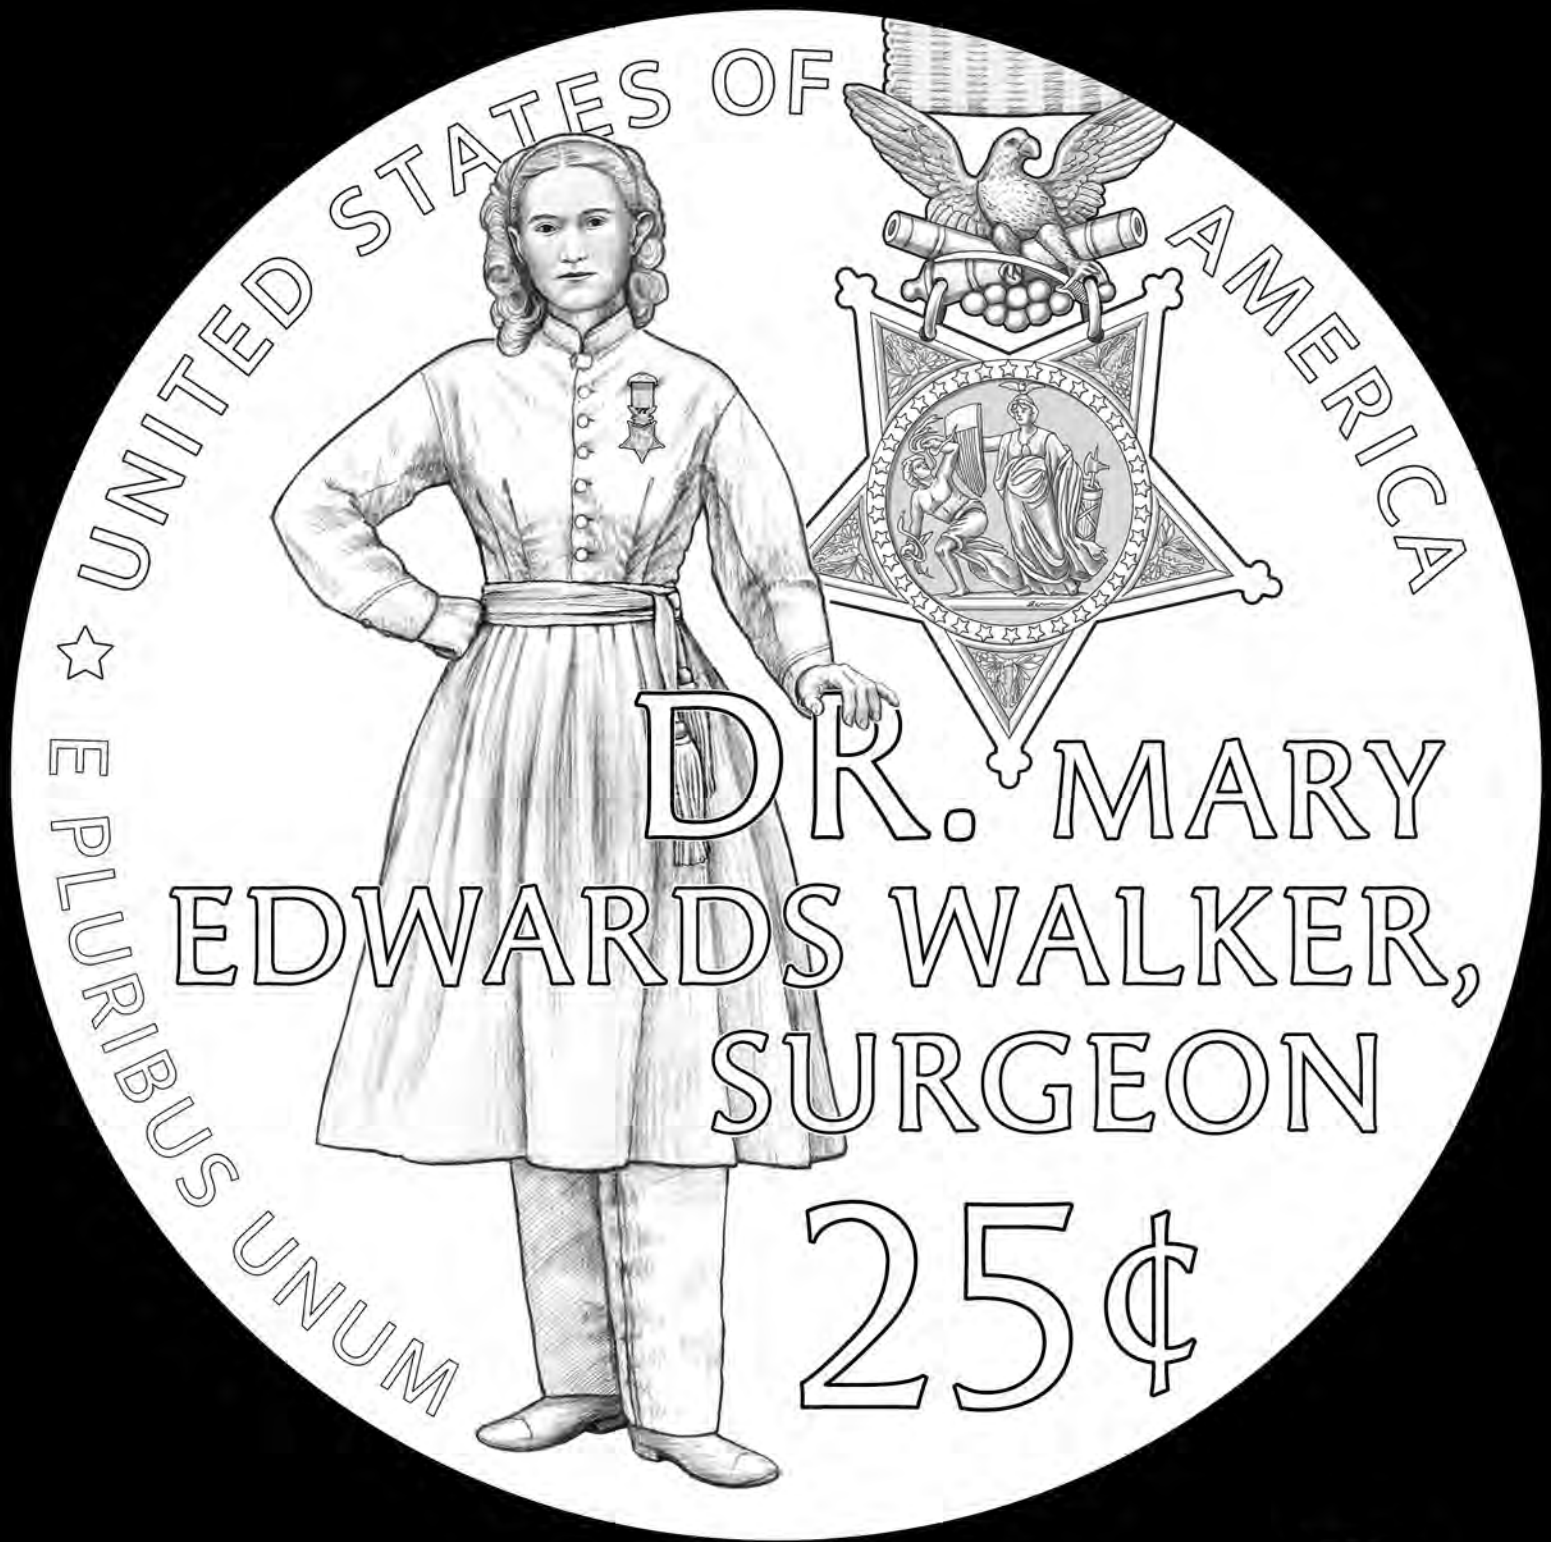

2024 American Women Quarters
Reverse Candidate Designs –
Dr. Mary Edwards Walker

MEW-01

MEW-01A

MEW-02

MEW-03

MEW-03A

25
CENTS

MEW-04

MEW-04A

MEW-05

DR. MARY
EDWARDS
WALKER

MEW-05A

UNITED STATES OF AMERICA

*Dr. Mary
Edwards
Walker*

CIVIL WAR
SURGEON

MEDAL
OF HONOR

QUARTER DOLLAR

E PLURIBUS UNUM

MEW-06

UNITED STATES OF AMERICA

E PLURIBUS UNUM

DR. MARY
EDWARDS
WALKER

CIVIL WAR
SURGEON

QUARTER DOLLAR